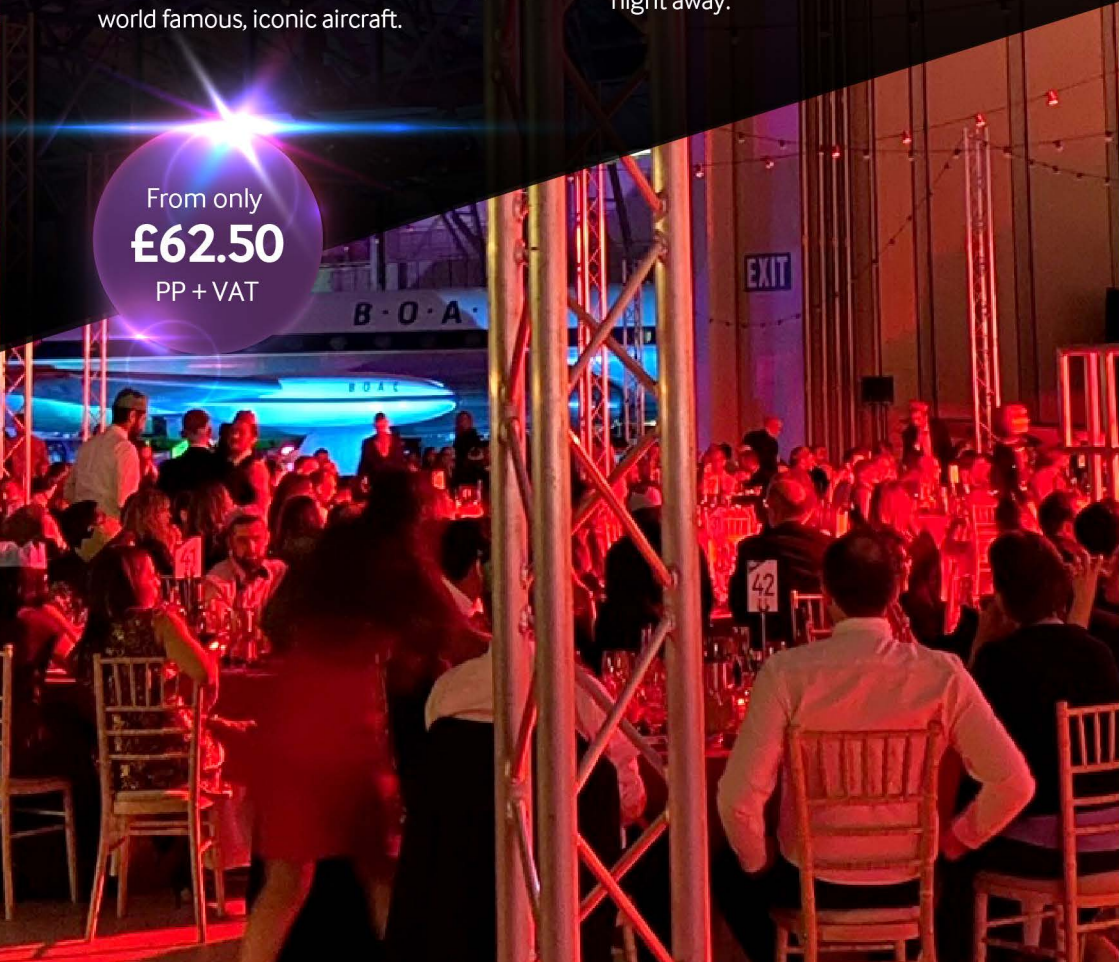

EVENTS

FOR YOUR 2023 CHRISTMAS PARTY

TAKE TO THE SKIES

Dates

25th Nov -
23rd Dec

DUXFORD

ONLY AT IWM DUXFORD
HOME TO EUROPE'S LARGEST
AIRSPACE MUSEUM

HERE AT IWM DUXFORD,
**WE HAVE THE BEST
PARTIES THAT WILL
MAKE YOU FEEL LIKE
YOU'RE ON CLOUD 9!**

From only
£62.50
PP + VAT

GUESTS

Private: 250 minimum - 700 maximum

Shared: 400 minimum - 700 maximum

Once you are well and truly prepared for take-off, you'll then be invited to board your tables in our festive themed Conservation Hall for an exceptional three course menu to ensure your Christmas celebrations are truly unforgettable. But that's not all; after stocking up on your in-flight meals, spread your wings and take to the tarmac to dance the night away.